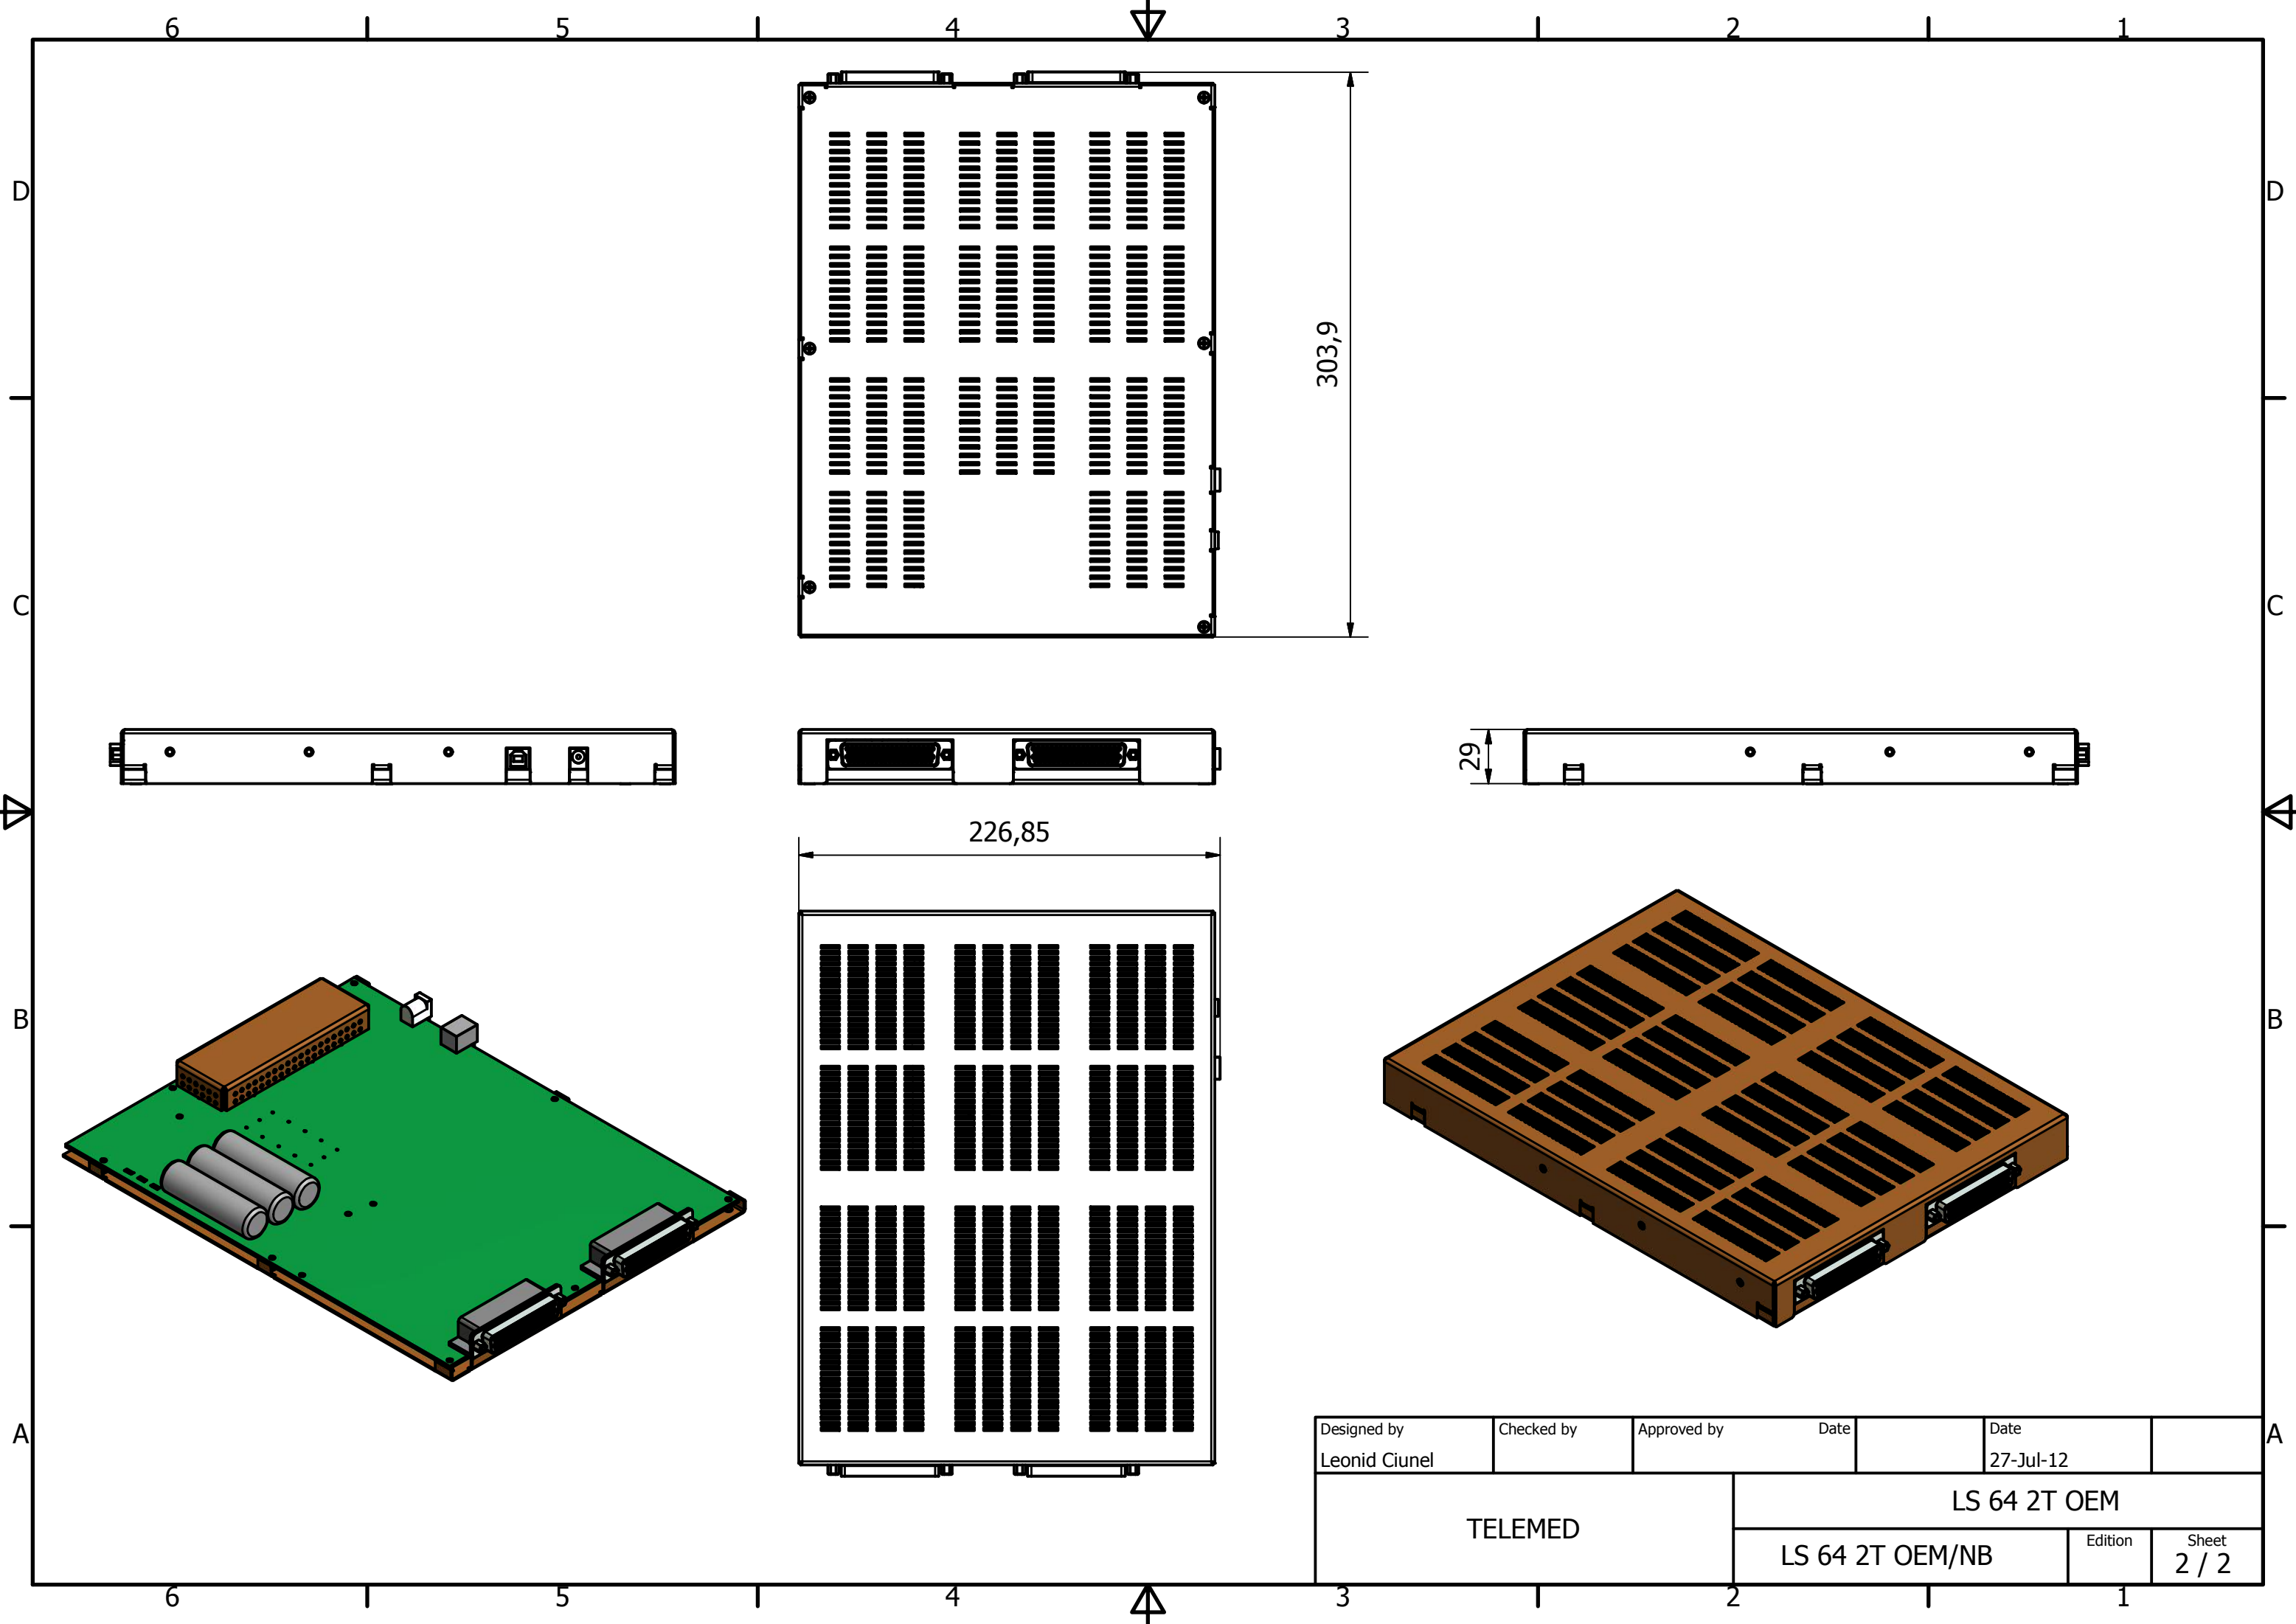

Designed by Leonid Ciunel	Checked by	Approved by	Date	Date 27-Jul-12	
TELEMED			LS 64 2T OEM		
			LS 64 2T OEM/NB	Edition	Sheet 1 / 2

Designed by Leonid Ciunel	Checked by	Approved by	Date	Date 27-Jul-12	
TELEMED			LS 64 2T OEM		
			LS 64 2T OEM/NB	Edition	Sheet 2 / 2